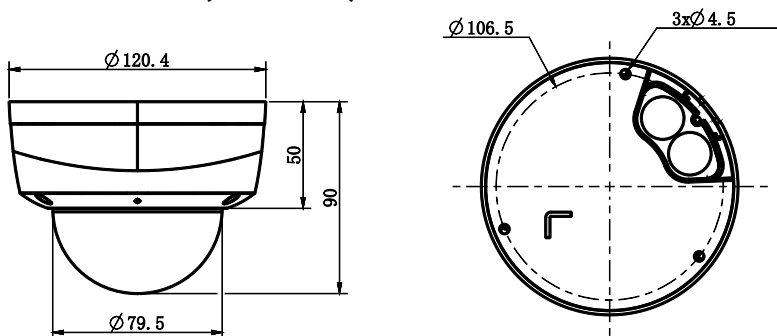

Network	
ANR	N/A
Protocols	TCP/IP, ICMP, HTTP, HTTPS, DHCP, DNS, DDNS, RTP, RTSP, RTCP, PPPoE, MULTICAST, UPnP, FTP, IPV4, NTP, SMTP, IGMP, 802.1x, QoS, IPV6, ARP, UDP, SNMP, SSL, Telnet, SNTP, RTMP, SFTP, NFS
System Compatibility	ONVIF (PROFILE S/T/G), SDK, Milestone, CGI, P2P
Remote Connection	≤7
Client	Easy7, EasyLive
Web Version	Web6
Interface	
Communication Interface	1 RJ45 10M/ 100M self adaptive Ethernet port
Audio	Mic in
Alarm	N/A
Reset Button	Yes
On-board storage	Built-in Micro SD card slot, up to 512 GB
General	
Firmware Version	-
Web Client Language	15 languages English, Russian, Spanish, Korean, Italian, Turkish, Simple Chinese, Traditional Chinese, Thai, French, Polish, Dutch, Hebraism, Arabic, Vietnamese
Operating Conditions	-40°C ~ 65°C, 0 ~ 95% RH
Power Supply	DC12V±25%/PoE
Power Consumption	MAX: 5W (12V) MAX: 6W (PoE)
Protection	IP67, IK10, Lightning protection, surge protection and voltage transient protection meets EN 55035:2017
Heater	N/A
Dimensions	Φ120×90mm (Φ4.72×3.54inch)
Weight	0.45Kg (0.99lb)

* Listed resolutions are only selectable options. It does not mean that all streams can work at their maximum resolution at the same time.

AVAILABLE MODEL

TC-C32KS SPEC: I3/E/Y/M/2.8MM/V4.0

Tiandy

DIMENSIONS (Unit: mm)