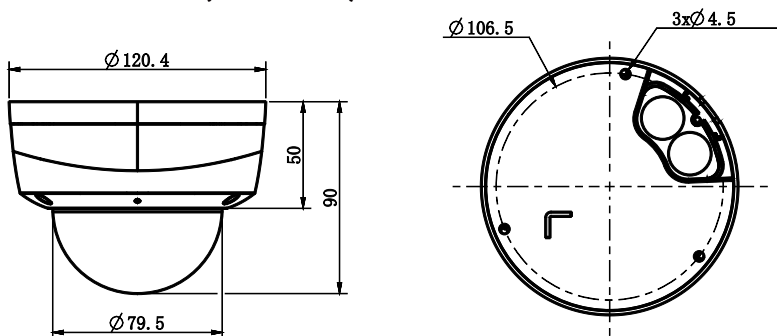

Network	
ANR	N/A
Protocols	TCP/IP, HTTP, FTP, DHCP, DNS, DDNS, MULTICAST, IPV4, NTP, UDP, Telnet, ICMP, RTP, RTSP, UPnP
System Compatibility	ONVIF (PROFILE S/T/G), SDK, CGI (IE), P2P(Mutually exclusive with Profile G)
Remote Connection	≤7
Client	Easy7, EasyLive
Web Version	Web5
Interface	
Communication Interface	1 RJ45 10M/ 100M self adaptive Ethernet port
Audio I/O	Mic in
Alarm I/O	N/A
Reset Button	Yes
On-board storage	Built-in MicroSD card slot, up to 512 GB
General	
Firmware Version	-
Web Client Language	15 languages English, Russian, Spanish, Korean, Italian, Turkish, Simple Chinese, Traditional Chinese, Thai, French, Polish, Dutch, Hebraism, Arabic, Vietnamese
Operating Conditions	-40°C~ 60°C, 0~ 95% RH
Power Supply	DC 12V±25%, PoE (802.3af)
Power Consumption	MAX: 5W (12V) MAX: 6W (PoE)
Protection	IP67, IK10, Lightning protection, surge protection and voltage transient protection meets EN 55035:2017
Heater	N/A
Dimensions	Φ120×90mm (Φ4.72×3.54inch)
Weight	0.4Kg (0.88lb)

## DIMENSIONS (Unit: mm)